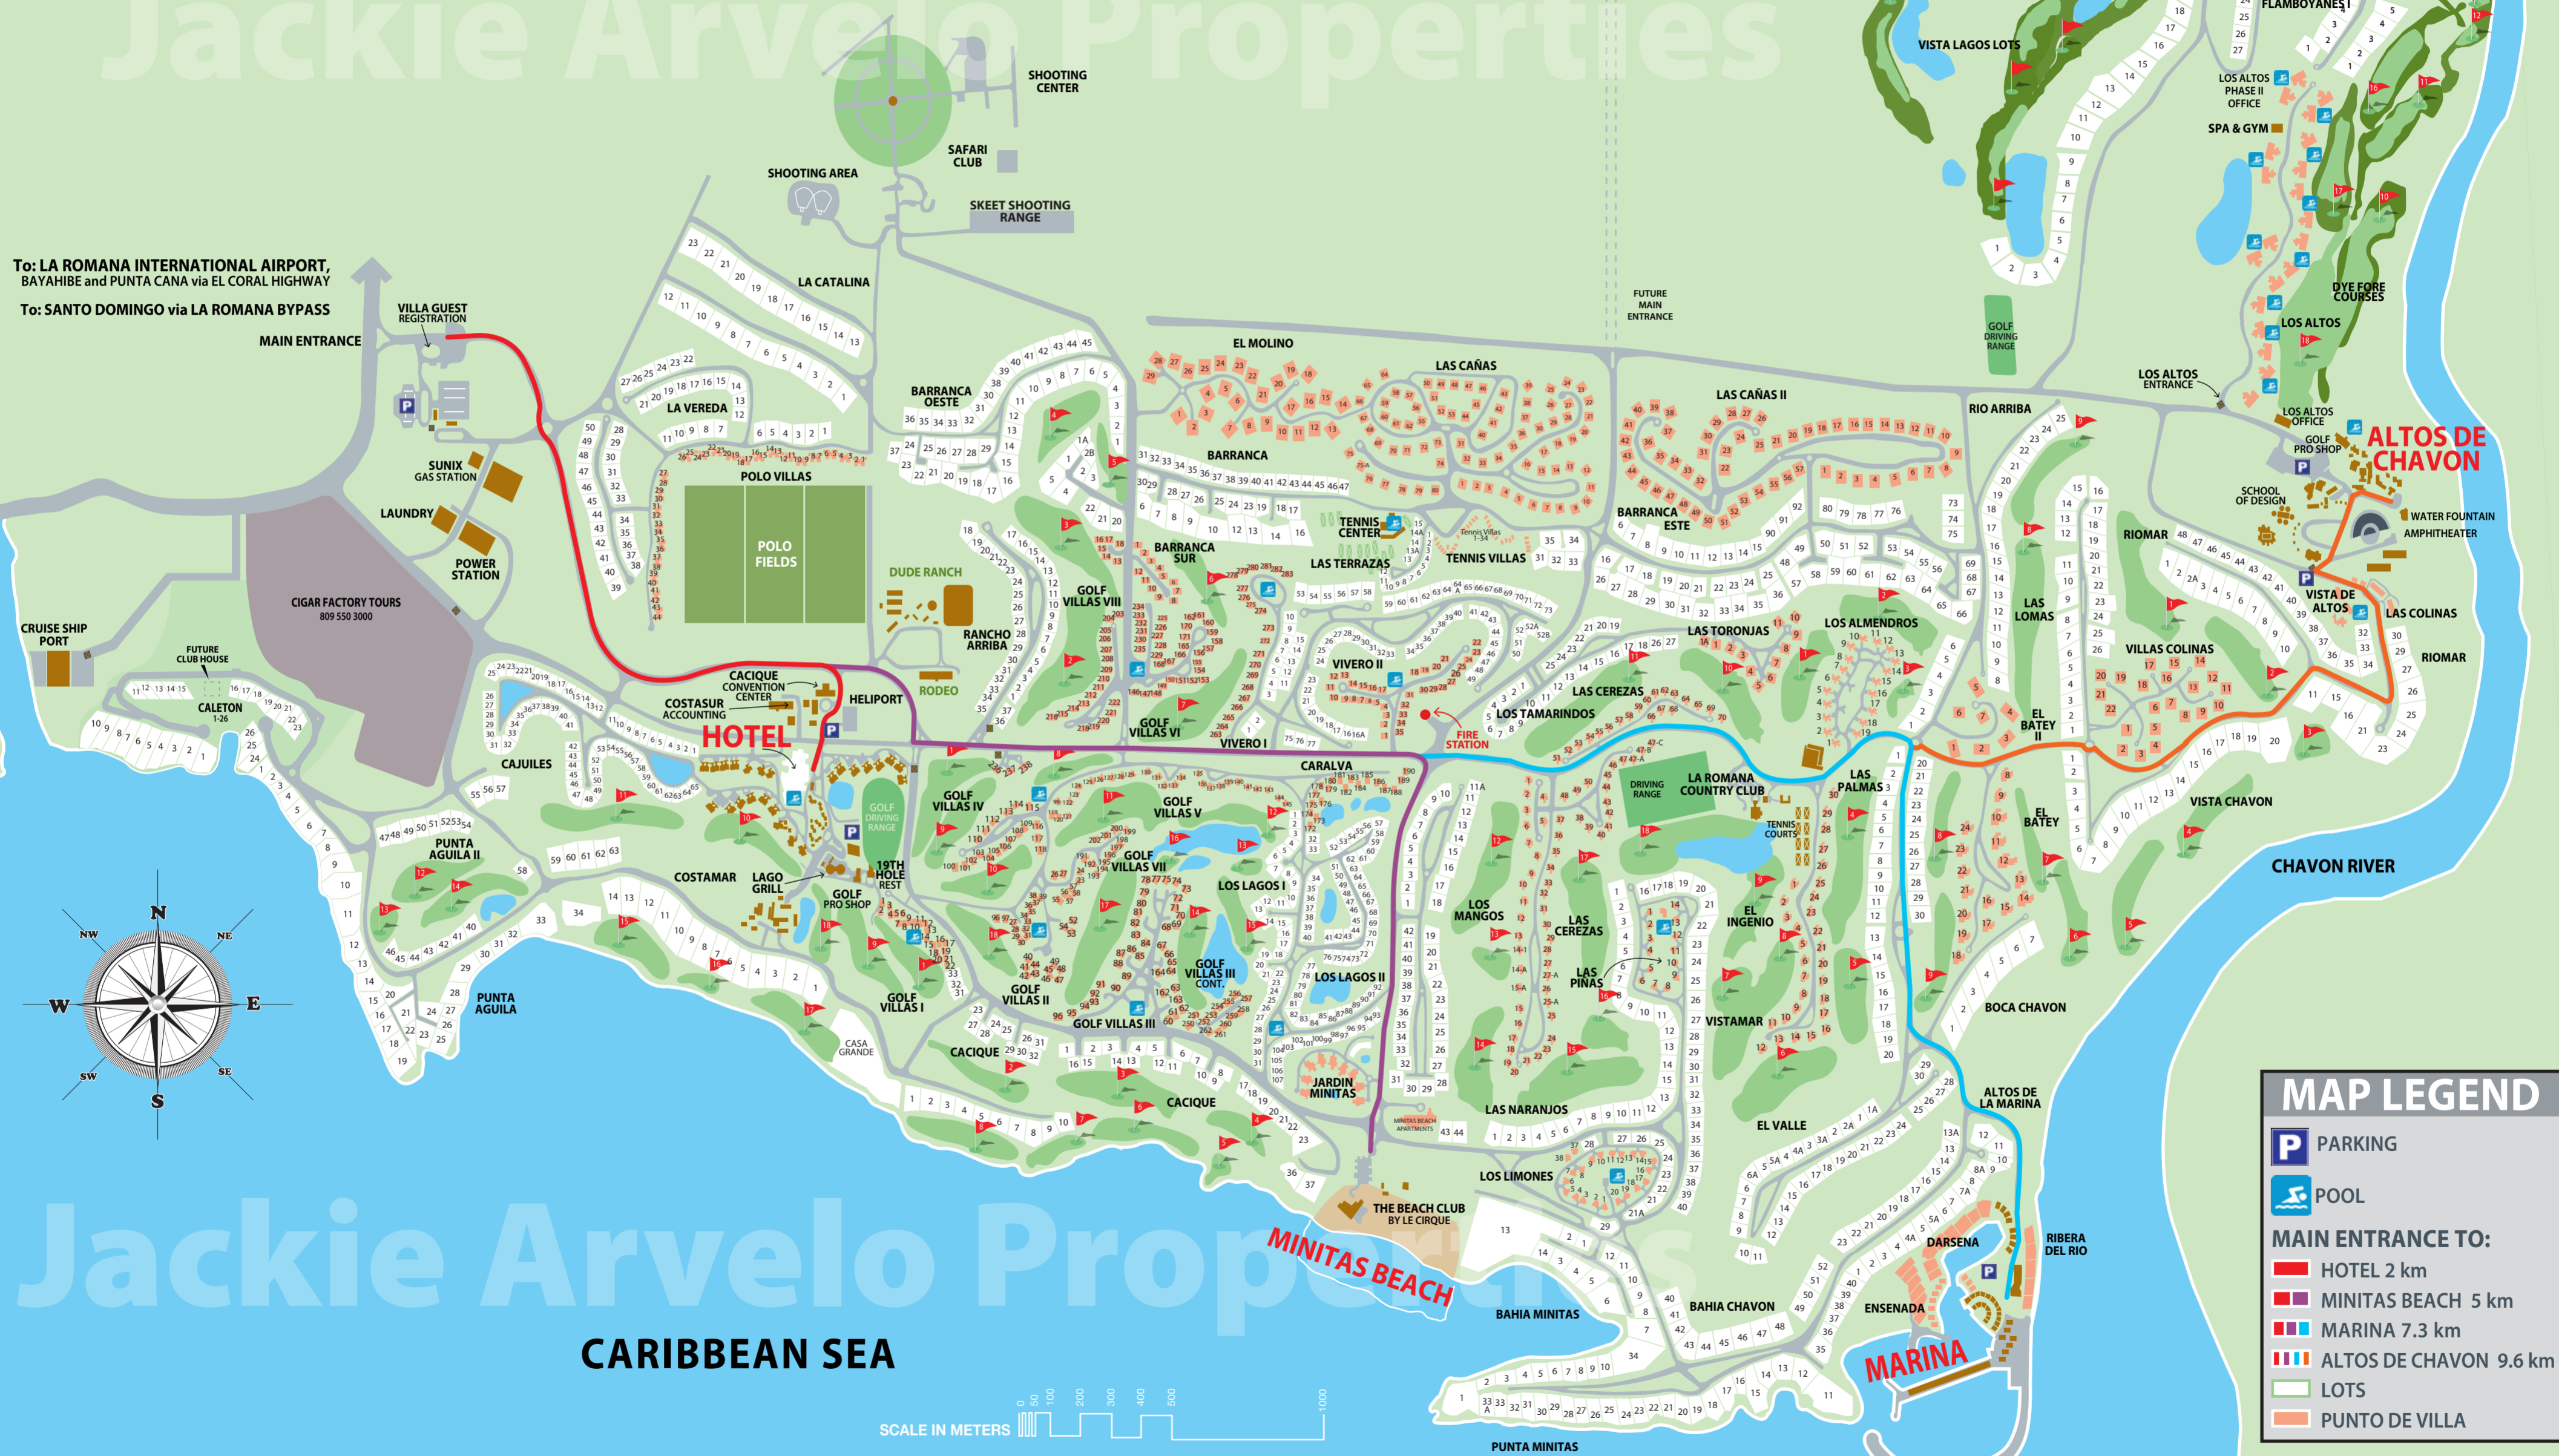

# Casa de Campo Map – Jackie Arvelo Properties

Phone: 809.710.1342 | Info@JackieArveloProperties.com

# Jackie Arvelo Properties

To: LA ROMANA INTERNATIONAL AIRPORT,  
BAYAHIBE and PUNTA CANA via EL CORAL HIGHWAY

To: SANTO DOMINGO via LA ROMANA BYPASS

### MAP LEGEND

- PARKING
- POOL
- MAIN ENTRANCE TO:**
- HOTEL 2 km
- MINITAS BEACH 5 km
- MARINA 7.3 km
- ALTOS DE CHAVON 9.6 km
- LOTS
- PUNTO DE VILLA